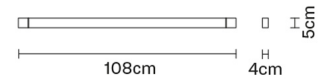

Pivot

F39G2301

Vittorio Massimo

Dimensions

Description

Wall/ceiling lamp with white painted aluminium structure. Adjustable light fitting.

Voltage

220-240V

Dimmable LED

PHASE CUT 30%-100%

Material

Aluminium

Light source and alternative bulbs

LED 1x35W-
3000K
2714lm Cri 90+

Available structure colours

- White
- Other colours available