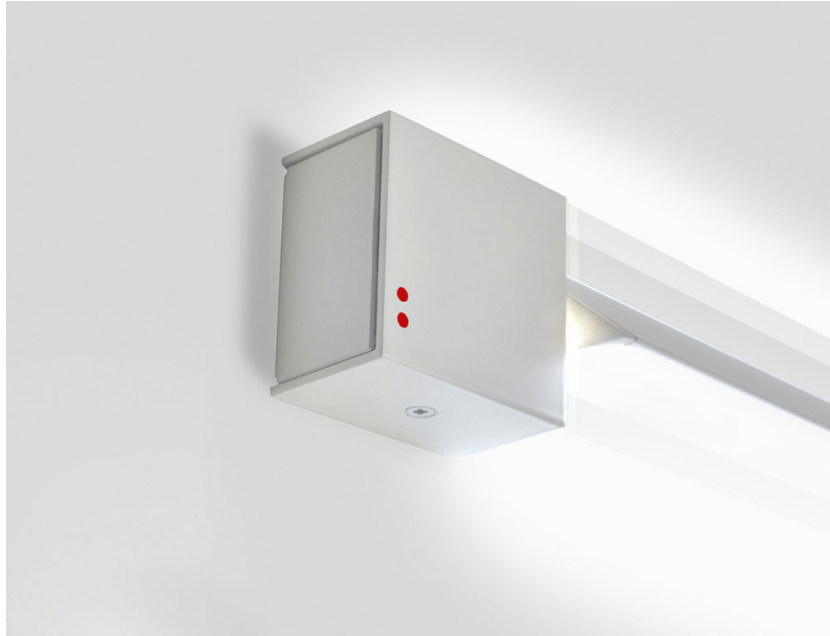

Pivot

F39G2301

Vittorio Massimo

Dimensions

Description

Wall/ceiling lamp with white painted aluminium structure. Adjustable light fitting.

Voltage

220-240V

Dimmable LED

PHASE CUT 30%-100%

Material

Aluminium

Light source and alternative bulbs

LED 1x35W-
3000K
2714lm Cri 90+

Available structure colours

- White
- Other colours available

Included accessories

LED

In the same family

Weight Lamp

Net: 0.7 kg

Packaging

Gross weight: 1.59 kg
Volume: 0.01 m³
Number of boxes: 1

Specs