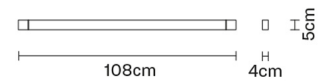

Pivot

F39G2321

Vittorio Massimo

Dimensions

Description

Wall/ceiling lamp with anthracite painted aluminium structure. Adjustable light fitting.

Voltage

220-240V

Dimmable LED

PHASE CUT 30%-100%

Material

Aluminium

Light source and alternative bulbs

LED 1x35W-
3000K
2714lm Cri 90+

Available structure colours

- Anthracite
- Other colours available

Included accessories

LED

In the same family

Weight Lamp

Net: 0.7 kg

Packaging

Gross weight: 1.59 kg
Volume: 0.01 m³
Number of boxes: 1

Specs