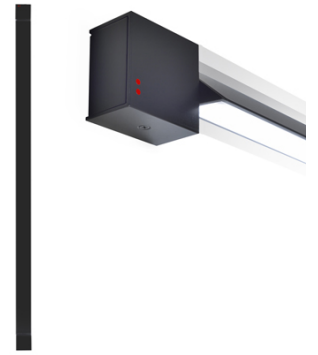

Pivot

F39G2321

Vittorio Massimo

Dimensions

Description

Wall/ceiling lamp with anthracite painted aluminium structure. Adjustable light fitting.

Voltage

220-240V

Dimmable LED

PHASE CUT 30%-100%

Material

Aluminium

Light source and alternative bulbs

LED 1x35W-
3000K
2714lm Cri 90+

Available structure colours

- Anthracite
- Other colours available

Included accessories

LED

In the same family

Weight Lamp

Net: 0.7 kg

Packaging

Gross weight: 1.59 kg
Volume: 0.01 m³
Number of boxes: 1

Specs