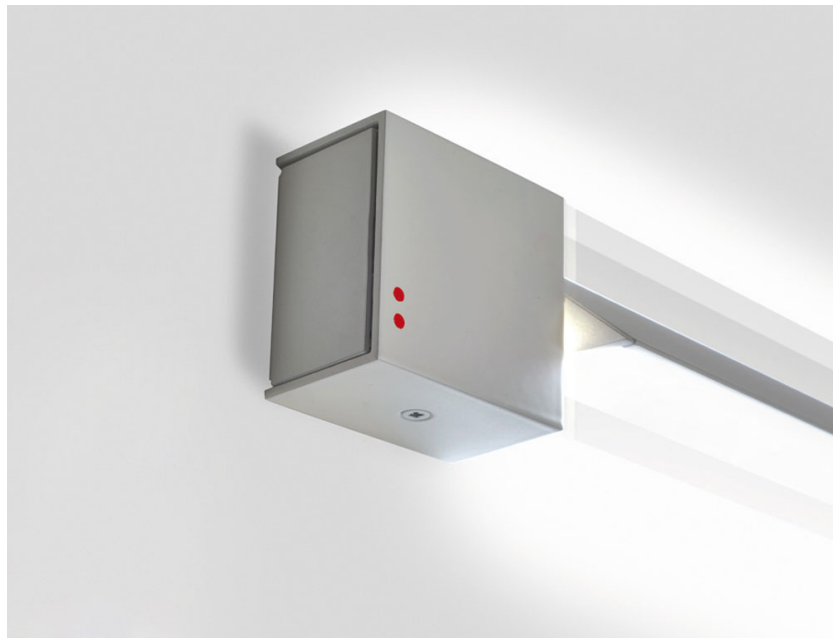

Pivot

F39G2375

Vittorio Massimo

Dimensions

Description

Wall/ceiling lamp with grey painted aluminium structure. Adjustable light fitting.

Voltage

220-240V

Dimmable LED

PHASE CUT 30%-100%

Material

Aluminium

Light source and alternative bulbs

LED 1x35W-
3000K
2714lm Cri 90+

Available structure colours

- Light grey
- Other colours available

Included accessories

LED

In the same family

Weight Lamp

Net: 0.7 kg

Packaging

Gross weight: 1.59 kg
Volume: 0.01 m³
Number of boxes: 1

Specs