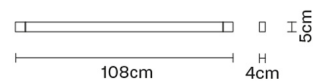

Pivot

F39G2375

Vittorio Massimo

Dimensions

Description

Wall/ceiling lamp with grey painted aluminium structure. Adjustable light fitting.

Voltage

220-240V

Dimmable LED

PHASE CUT 30%-100%

Material

Aluminium

Light source and alternative bulbs

LED 1x35W-
3000K
2714lm Cri 90+

Available structure colours

- Light grey
- Other colours available