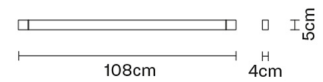

Pivot

F39G2376

Vittorio Massimo

Dimensions

Description

Wall/ceiling lamp with bronze anodized aluminium structure. Light fitting adjustable.

Voltage

220-240V

Dimmable LED

PHASE CUT 30%-100%

Material

Aluminium

Light source and alternative bulbs

LED 1x35W-
3000K
2714lm Cri 90+

Available structure colours

- Bronze
- Other colours available

Included accessories

LED

In the same family

Weight Lamp

Net: 0.7 kg

Packaging

Gross weight: 1.59 kg
Volume: 0.01 m³
Number of boxes: 1

Specs