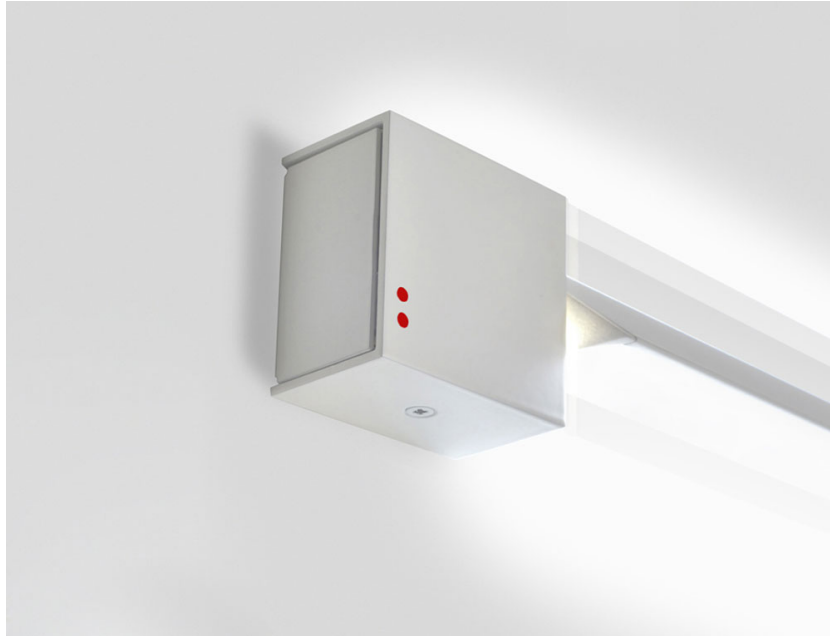

Pivot

F39G2401

Vittorio Massimo

Dimensions

Description

Wall/ceiling lamp with white painted aluminium structure. Adjustable light fitting.

Voltage

220-240V

Dimmable LED

PHASE CUT 30%-100%

Material

Aluminium

Light source and alternative bulbs

LED 1x35W-
2700K
2714lm Cri 90+

Available structure colours

- White
- Other colours available

Included accessories

LED

In the same family

Weight Lamp

Net: 0.7 kg

Packaging

Gross weight: 1.59 kg
Volume: 0.01 m³
Number of boxes: 1

Specs