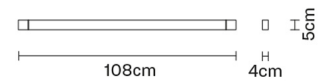

Pivot

F39G2401

Vittorio Massimo

Dimensions

Description

Wall/ceiling lamp with white painted aluminium structure. Adjustable light fitting.

Voltage

220-240V

Dimmable LED

PHASE CUT 30%-100%

Material

Aluminium

Light source and alternative bulbs

LED 1x35W-
2700K
2714lm Cri 90+

Available structure colours

- White
- Other colours available

Included accessories

LED

In the same family

Weight Lamp

Net: 0.7 kg

Packaging

Gross weight: 1.59 kg
Volume: 0.01 m³
Number of boxes: 1

Specs