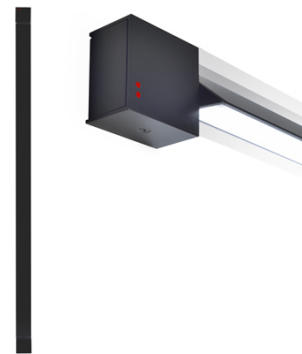

Pivot

F39G2421

Vittorio Massimo

Dimensions

Description

Wall/ceiling lamp with anthracite painted aluminium structure. Adjustable light fitting.

Voltage

220-240V

Dimmable LED

PHASE CUT 30%-100%

Material

Aluminium

Light source and alternative bulbs

LED 1x35W-
2700K
2714lm Cri 90+

Available structure colours

- Anthracite
- Other colours available

Included accessories

LED

In the same family

Weight Lamp

Net: 0.7 kg

Packaging

Gross weight: 1.59 kg
Volume: 0.01 m³
Number of boxes: 1

Specs