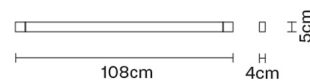

Pivot

F39G2421

Vittorio Massimo

Dimensions

Description

Wall/ceiling lamp with anthracite painted aluminium structure. Adjustable light fitting.

Voltage

220-240V

Dimmable LED

PHASE CUT 30%-100%

Material

Aluminium

Light source and alternative bulbs

LED 1x35W-
2700K
2714lm Cri 90+

Available structure colours

- Anthracite
- Other colours available