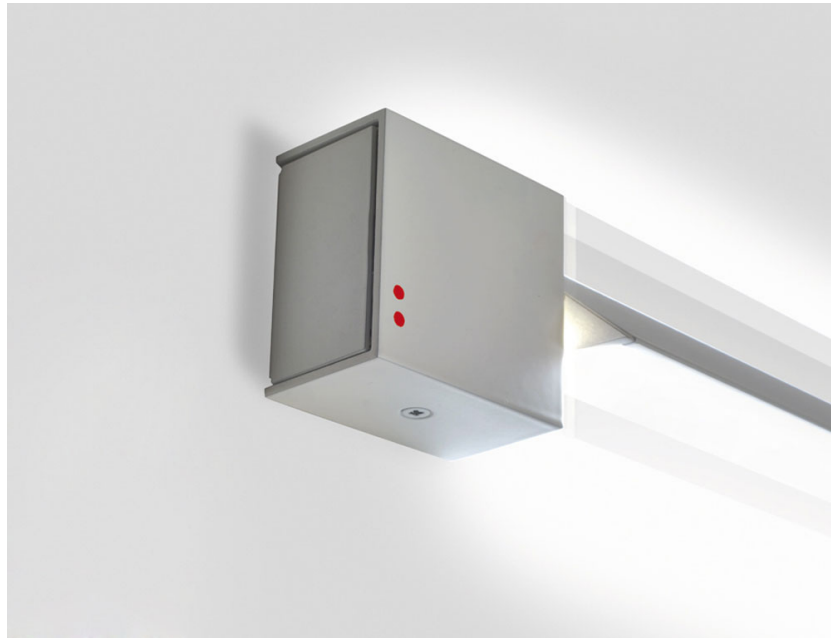

Pivot

**F39G2475**

Vittorio Massimo

## Description

Wall/ceiling lamp with grey painted aluminium structure. Adjustable light fitting.