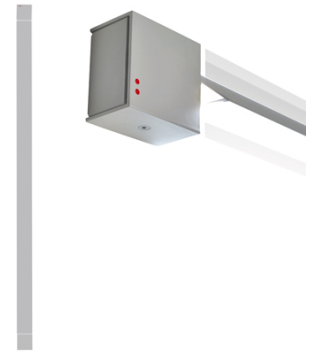

Pivot

**F39G2475**

Vittorio Massimo

## Description

Wall/ceiling lamp with grey painted aluminium structure. Adjustable light fitting.