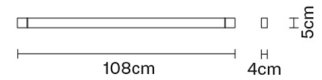

Pivot

F39G2476

Vittorio Massimo

Dimensions

Description

Wall/ceiling lamp with bronze anodized aluminium structure. Light fitting adjustable.

Voltage

220-240V

Dimmable LED

PHASE CUT 30%-100%

Material

Aluminium

Light source and alternative bulbs

LED 1x35W-
2700K
2714lm Cri 90+

Available structure colours

- Bronze
- Other colours available