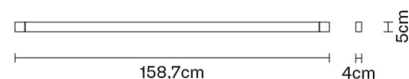

PHASE CUT 30%-100%

Light source and alternative bulbs

LED 1x52W-
3000K
4071lm Cri 90+

Included accessories

LED

Weight Lamp

Net: 1.02 kg

Packaging

Gross weight: 1.86 kg
Volume: 0.012 m³
Number of boxes: 1

Specs

IP40

Dimensions

Material

Aluminium

Available structure colours

- Light grey
- Other colours available