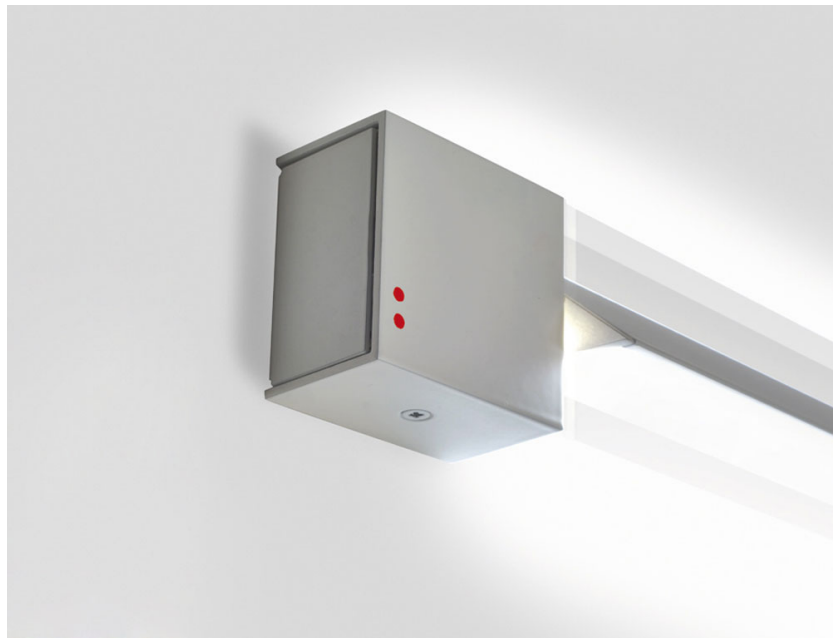

Pivot

F39G2575

Vittorio Massimo

Description

Wall/ceiling lamp with grey painted aluminium structure. Adjustable light fitting.

Voltage

220-240V

Dimmable LED

PHASE CUT 30%-100%

Light source and alternative bulbs

LED 1x52W-
3000K
4071lm Cri 90+

Included accessories

LED

Weight Lamp

Net: 1.02 kg

Packaging

Gross weight: 1.86 kg
Volume: 0.012 m³
Number of boxes: 1

Specs

IP40

Dimensions

Material

Aluminium

Available structure colours

- Light grey
- Other colours available