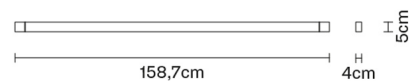

PHASE CUT 30%-100%

Light source and alternative bulbs

LED 1x52W-
3000K
4071lm Cri 90+

Included accessories

LED

Weight Lamp

Net: 1.02 kg

Packaging

Gross weight: 1.86 kg
Volume: 0.012 m³
Number of boxes: 1

Specs

IP40

Dimensions

Material

Aluminium

Available structure colours

- Bronze
- Other colours available