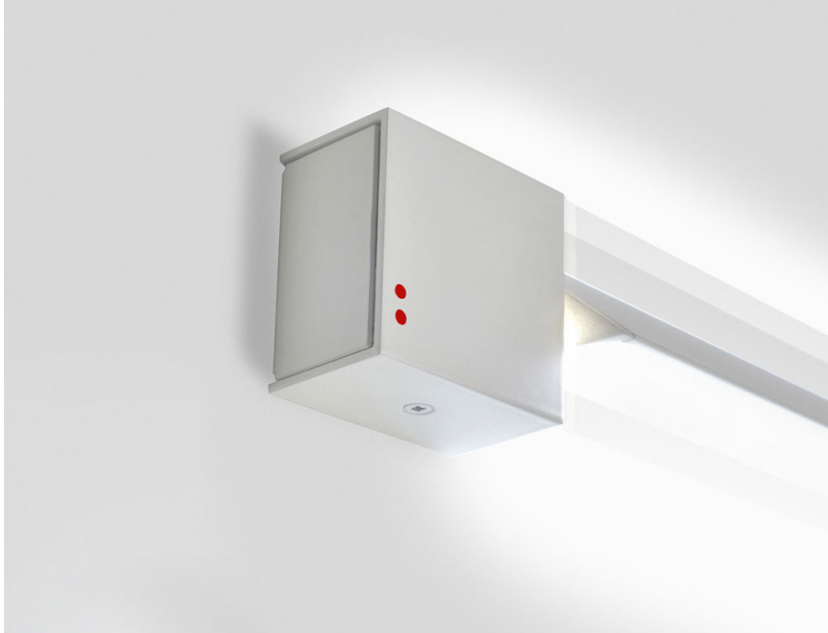

Pivot

F39G2601

Vittorio Massimo

Description

Wall/ceiling lamp with white painted aluminium structure. Adjustable light fitting.

Voltage

220-240V

Dimmable LED

PHASE CUT 30%-100%

Light source and alternative bulbs

LED 1x52W-
2700K
4071lm Cri 90+

Included accessories

LED

Weight Lamp

Net: 1.02 kg

Packaging

Gross weight: 1.86 kg
Volume: 0.012 m³
Number of boxes: 1

Specs

IP40

Dimensions

Material

Aluminium

Available structure colours

- White
- Other colours available