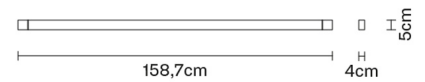

Pivot

**F39G2621**

Vittorio Massimo

**Description**

Wall/ceiling lamp with anthracite painted aluminium structure. Adjustable light fitting.

**Dimensions**

**Voltage**

220-240V

**Dimmable LED**

PHASE CUT 30%-100%

**Material**

Aluminium

**Light source and alternative bulbs**

LED 1x52W-  
2700K  
4071lm Cri 90+

**Available structure colours**

- Anthracite
- Other colours available

**Included accessories**

LED

**In the same family**

**Weight Lamp**

Net: 1.02 kg

**Packaging**

Gross weight: 1.86 kg  
Volume: 0.012 m<sup>3</sup>  
Number of boxes: 1

**Specs**