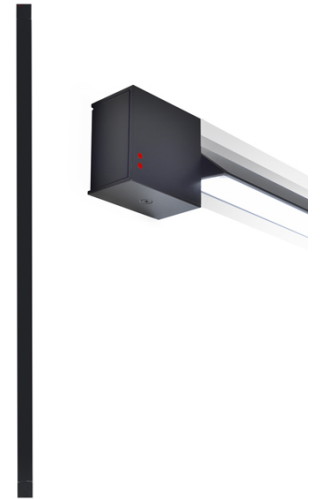

Pivot

**F39G2621**

Vittorio Massimo

**Description**

Wall/ceiling lamp with anthracite painted aluminium structure. Adjustable light fitting.

**Dimensions**

**Voltage**

220-240V

**Dimmable LED**

PHASE CUT 30%-100%

**Material**

Aluminium

**Light source and alternative bulbs**

LED 1x52W-  
2700K  
4071lm Cri 90+

**Available structure colours**

- Anthracite
- Other colours available

**Included accessories**

LED

**In the same family**

**Weight Lamp**

Net: 1.02 kg

**Packaging**

Gross weight: 1.86 kg  
Volume: 0.012 m<sup>3</sup>  
Number of boxes: 1

**Specs**