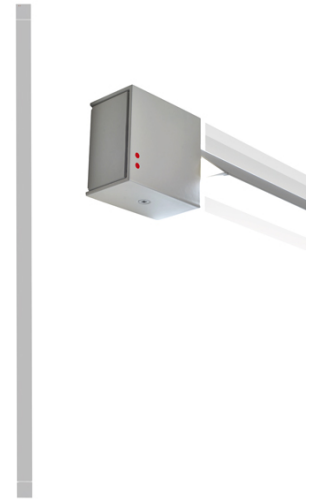

Pivot

F39G2675

Vittorio Massimo

Description

Wall/ceiling lamp with grey painted aluminium structure. Adjustable light fitting.

Voltage

220-240V

Dimmable LED

PHASE CUT 30%-100%

Light source and alternative bulbs

LED 1x52W-
2700K
407lm Cri 90+

Included accessories

LED

Weight Lamp

Net: 1.02 kg

Packaging

Gross weight: 1.86 kg
Volume: 0.012 m³
Number of boxes: 1

Specs

IP40

Dimensions

Material

Aluminium

Available structure colours

- Light grey
- Other colours available