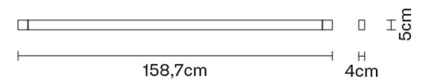

PHASE CUT 30%-100%

Light source and alternative bulbs

LED 1x52W-
2700K
407lm Cri 90+

Included accessories

LED

Weight Lamp

Net: 1.02 kg

Packaging

Gross weight: 1.86 kg
Volume: 0.012 m³
Number of boxes: 1

Specs

IP40

Dimensions

Material

Aluminium

Available structure colours

- Light grey
- Other colours available