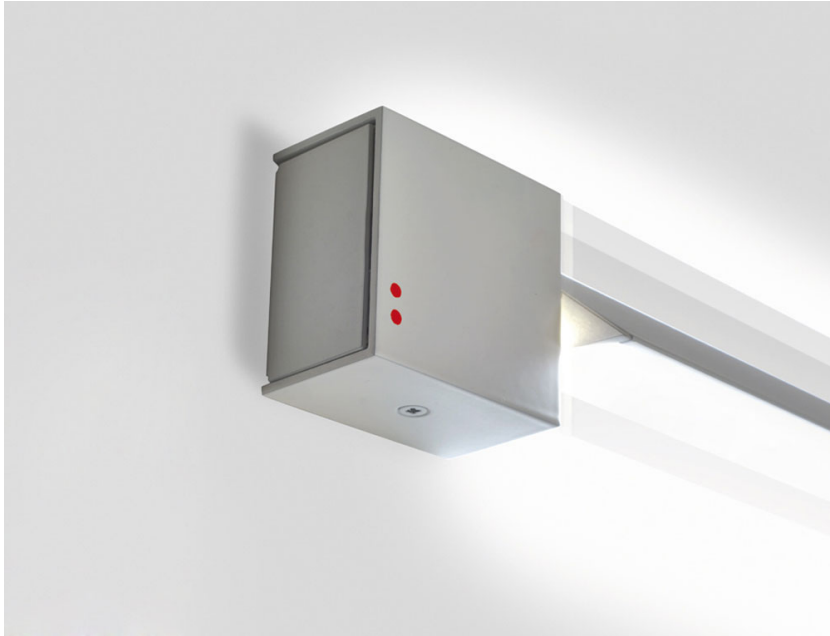

Pivot

F39G2675

Vittorio Massimo

Description

Wall/ceiling lamp with grey painted aluminium structure. Adjustable light fitting.

Voltage

220-240V

Dimmable LED

PHASE CUT 30%-100%

Light source and alternative bulbs

LED 1x52W-
2700K
407lm Cri 90+

Included accessories

LED

Weight Lamp

Net: 1.02 kg

Packaging

Gross weight: 1.86 kg
Volume: 0.012 m³
Number of boxes: 1

Specs

IP40

Dimensions

Material

Aluminium

Available structure colours

- Light grey
- Other colours available