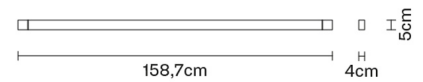

PHASE CUT 30%-100%

Light source and alternative bulbs

LED 1x52W-
2700K
4071lm Cri 90+

Included accessories

LED

Weight Lamp

Net: 1.02 kg

Packaging

Gross weight: 1.86 kg
Volume: 0.012 m³
Number of boxes: 1

Specs

IP40

Dimensions

Material

Aluminium

Available structure colours

- Bronze
- Other colours available