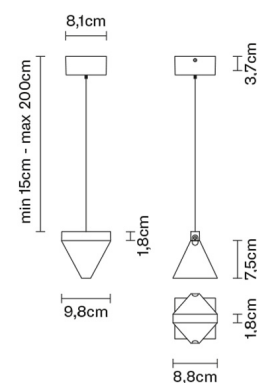

TRIPLA

F41A0221

Formidable Studio & Desall

Description

Pendant lamp with crystal diffuser. Anthracite painted aluminium structure.

Dimensions

Voltage

220-240V

Ceiling

Downlight

Weight Lamp

Net: 0.91 kg

Packaging

Gross weight: 0.98 kg
Volume: 0.004 m³
Number of boxes: 1

Specs

ERC IP40