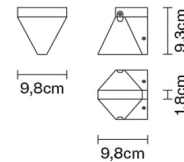

TRIPLA

F41D0111

Formidable Studio & Desall

Description

Wall lamp with transparent crystal diffuser. Polished-aluminium structure.

Dimensions

Voltage

220-240V

Gross weight: 0.93 kg
Volume: 0.004 m³
Number of boxes: 1

Specs