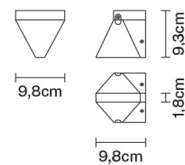

TRIPLA

F41D0121

Formidable Studio & Desall

Description

Wall lamp with transparent crystal diffuser. Anthracite painted structure.

Dimensions

Voltage

220-240V

Gross weight: 0.93 kg
Volume: 0.004 m³
Number of boxes: 1

Specs