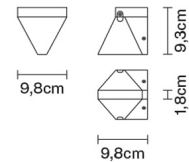

TRIPLA

F41D0176

Formidable Studio & Desall

Description

Wall lamp with transparent crystal diffuser. Bronze painted structure.

Dimensions

Voltage

220-240V

Downlight

Weight Lamp

Net: 0.86 kg

Packaging

Gross weight: 0.93 kg
Volume: 0.004 m³
Number of boxes: 1

Specs

ERC IP40