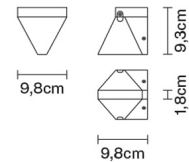

TRIPLA

F41D0221

Formidable Studio & Desall

Description

Wall lamp with transparent crystal diffuser. Anthracite painted structure.

Dimensions

Voltage

220-240V

Gross weight: 0.93 kg
Volume: 0.004 m³
Number of boxes: 1

Specs

EAC IP40