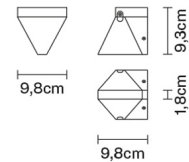

TRIPLA

F41D0276

Formidable Studio & Desall

Description

Wall lamp with transparent crystal diffuser. Bronze painted structure.

Dimensions

Voltage

220-240V

Gross weight: 0.93 kg
Volume: 0.004 m³
Number of boxes: 1

Specs