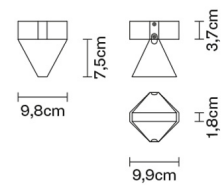

TRIPLA

F41E0221

Formidable Studio & Desall

Description

Ceiling lamp with transparent crystal glass diffuser. Anthracite painted aluminium structure.

Dimensions

Voltage

220-240V

Wall

Downlight

Weight Lamp

Net: 0.8 kg

Packaging

Gross weight: 0.87 kg
Volume: 0.004 m³
Number of boxes: 1

Specs

ERC IP40