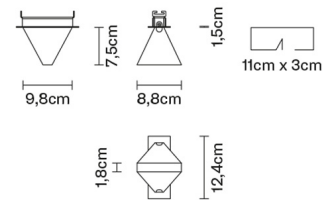

TRIPLA

**F41F0176**

Formidable Studio & Desall

**Description**

Downlight with crystal diffuser. Bronze painted structure.

**Dimensions**

**Voltage**

220-240V

Gross weight: 0.87 kg  
Volume: 0.004 m<sup>3</sup>  
Number of boxes: 1

**Specs**

IP40  
IP55