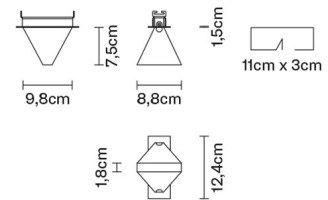

TRIPLA

**F41F0211**

Formidable Studio & Desall

**Dimensions**

**Description**

Downlight with crystal diffuser. Structure in polished aluminium.

**Voltage**

220-240V

Gross weight: 0.87 kg  
Volume: 0.004 m<sup>3</sup>  
Number of boxes: 1

**Specs**

IP40  
IP55