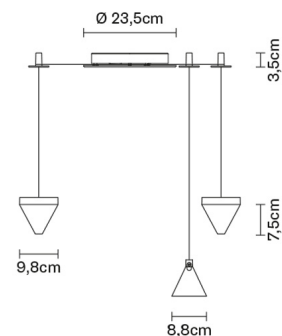

#### Packaging

Gross weight: 3.78 kg  
Volume: 0.032 m<sup>3</sup>  
Number of boxes: 4

#### Dimensions