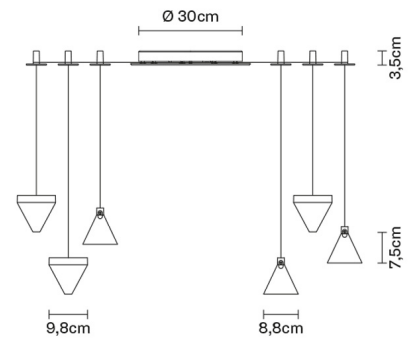

TRIPLA

F41G0311

Formidable Studio & Desall

Description

Wall/ceiling system with transparent crystal diffuser. Polished aluminium structure.

Dimensions

Voltage

220V-240V

Available structure colours

Polished aluminium
 Other colours available

Included accessories

LED
Dimmable electronic driver
18 spools for wire support

Weight Lamp

Net: 5.89 kg

Packaging

Gross weight: 6.78 kg
Volume: 0.044 m³
Number of boxes: 7