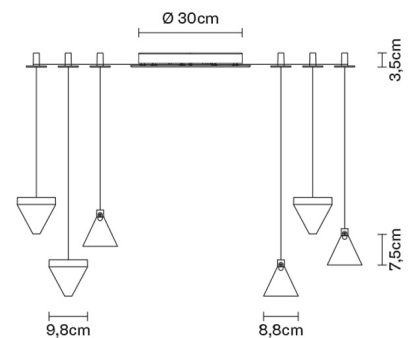

TRIPLA

F41G0421

Formidable Studio & Desall

Description

Wall/ceiling system with transparent crystal diffuser. Anthracite painted aluminium structure.

Dimensions

Voltage

220V-240V

Available structure colours

Anthracite

Other colours available

Included accessories

LED
Dimmable electronic driver
18 spools for wire support

In the same family

Weight Lamp

Net: 5.89 kg

Packaging

Gross weight: 6.78 kg
Volume: 0.044 m³
Number of boxes: 7

Specs

EAC IP40