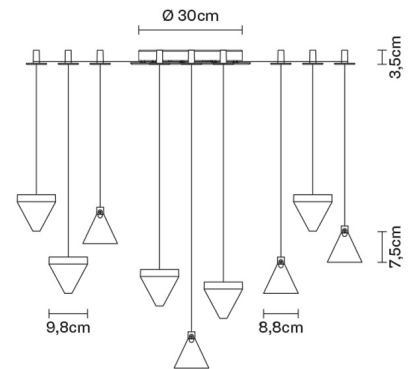

TRIPLA

F41G0511

Formidable Studio & Desall

Description

Wall/ceiling system with transparent crystal diffuser. Polished aluminium structure.

Dimensions

Voltage

220V-240V

Dimmable LED

PUSH 1..10V DALI

Material

Crystal - Aluminium

Light source and alternative bulbs

LED 9x4.3W-
3000K
Cri 80+

Available diffuser colours

Transparent

Available structure colours

Polished aluminium
 Other colours available

Included accessories

LED
Dimmable electronic driver
27 spools for wire support

Weight Lamp

Net: 8.08 kg

Packaging

Gross weight: 9.18 kg
Volume: 0.056 m³
Number of boxes: 10