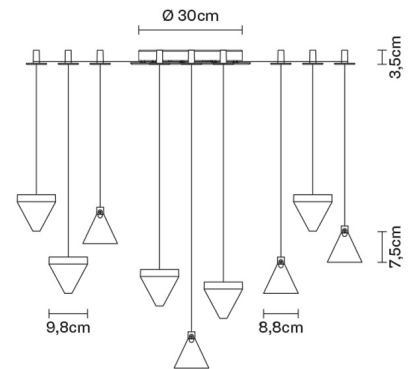

TRIPLA

F41G0521

Formidable Studio & Desall

Description

Wall/ceiling system with transparent crystal diffuser. Anthracite painted aluminium structure.

Dimensions

Voltage

220V-240V

Wall

Ceiling

Downlight

Weight Lamp

Net: 8.08 kg

Packaging

Gross weight: 9.18 kg
Volume: 0.056 m³
Number of boxes: 10

Specs