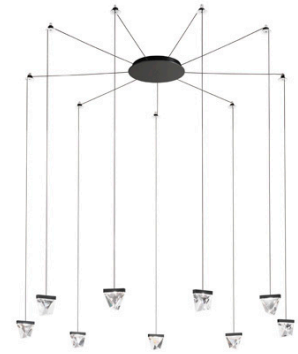

TRIPLA

F41G0521

Formidable Studio & Desall

Description

Wall/ceiling system with transparent crystal diffuser. Anthracite painted aluminium structure.

Dimensions

Voltage

220V-240V

Dimmable LED

PUSH 1..10V DALI

Material

Crystal - Aluminium

Light source and alternative bulbs

LED 9x4.3W-
3000K
Cri 80+

Available diffuser colours

Transparent

Available structure colours

Anthracite

Other colours available

Included accessories

LED
Dimmable electronic driver
27 spools for wire support

In the same family

Pendant

Table