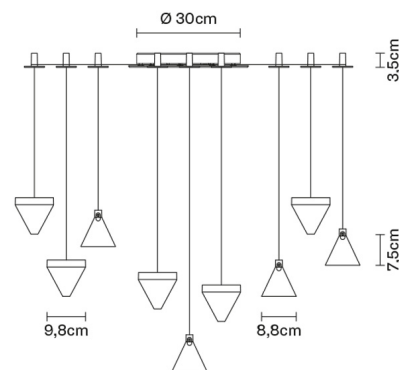

TRIPLA

F41G0576

Formidable Studio & Desall

Description

Wall/ceiling system with transparent crystal diffuser. Bronze painted aluminium structure.

Dimensions

Voltage

220V-240V

Gross weight: 9.18 kg
Volume: 0.056 m³
Number of boxes: 10

In the same family

Pendant

Table

Wall

Ceiling

Downlight

Specs