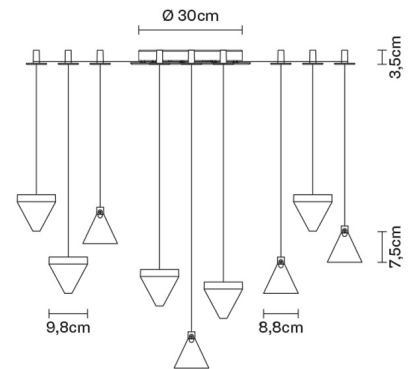

TRIPLA

F41G0611

Formidable Studio & Desall

Description

Wall/ceiling system with transparent crystal diffuser. Polished aluminium structure.

Dimensions

Voltage

220V-240V

Dimmable LED

PUSH 1..10V DALI

Material

Crystal - Aluminium

Light source and alternative bulbs

LED 9x4.3W-
2700K
Cri 80+

Available diffuser colours

Transparent

Available structure colours

Polished aluminium
 Other colours available

Included accessories

LED
Dimmable electronic driver
27 spools for wire support

Weight Lamp

Net: 8.08 kg

Packaging

Gross weight: 9.18 kg
Volume: 0.056 m³
Number of boxes: 10