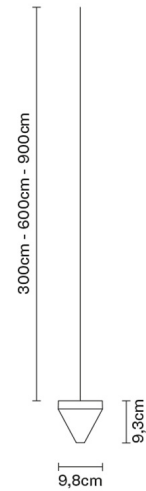

TRIPLA

F41L0111

Formidable Studio & Desall

Description

Pendant fitting with transparent crystal diffuser. Polished aluminium structure.

Voltage

350mA

Light source and alternative bulbs

LED 1x4.3W-
3000K
350lm Cri 80+

Included accessories

LED

Not included accessories

Driver

Weight Lamp

Net: 0.73 kg

Packaging

Gross weight: 0.8 kg
Volume: 0.004 m³
Number of boxes: 1

Specs

IP55

Dimensions

Material

Crystal - Aluminium

Available diffuser colours

Transparent