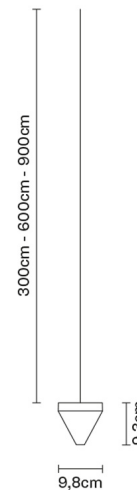

TRIPLA

F41L0121

Formidable Studio & Desall

Description

Pendant fitting with transparent crystal diffuser. Anthracite painted aluminium structure.

Voltage

350mA

Light source and alternative bulbs

LED 1x4.3W-
3000K
350lm Cri 80+

Included accessories

LED

Not included accessories

Driver

Weight Lamp

Net: 0.73 kg

Packaging

Gross weight: 0.8 kg
Volume: 0.004 m³
Number of boxes: 1

Specs

IP55

Dimensions

Material

Crystal - Aluminium

Available diffuser colours

Transparent