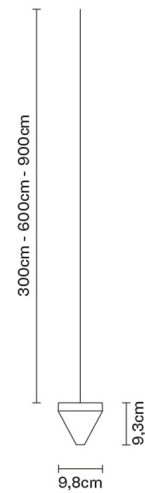

TRIPLA

F41L0176

Formidable Studio & Desall

Description

Pendant fitting with transparent crystal diffuser. Bronze painted aluminium structure.

Voltage

350mA

Light source and alternative bulbs

LED 1x4.3W-
3000K
350lm Cri 80+

Included accessories

LED

Not included accessories

Driver

Weight Lamp

Net: 0.73 kg

Packaging

Gross weight: 0.8 kg
Volume: 0.004 m³
Number of boxes: 1

Specs

IP55

Dimensions

Material

Crystal - Aluminium

Available diffuser colours

Transparent