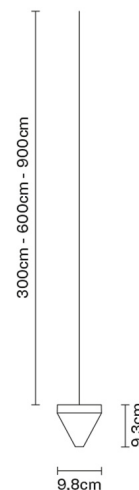

### Weight Lamp

Net: 0.79 kg

### Packaging

Gross weight: 0.86 kg  
Volume: 0.004 m<sup>3</sup>  
Number of boxes: 1

### Specs

IP55

### Dimensions