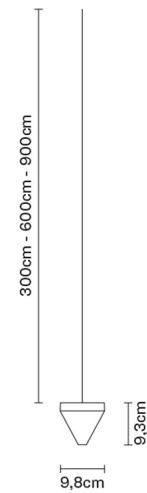

TRIPLA

F41L0221

Formidable Studio & Desall

Description

Pendant fitting with transparent crystal diffuser. Anthracite painted aluminium structure.

Voltage

350mA

Light source and alternative bulbs

LED 1x4.3W-
3000K
350lm Cri 80+

Included accessories

LED

Not included accessories

Driver

Weight Lamp

Net: 0.79 kg

Packaging

Gross weight: 0.86 kg
Volume: 0.004 m³
Number of boxes: 1

Specs

IP55

Dimensions

Material

Crystal - Aluminium

Available diffuser colours

Transparent