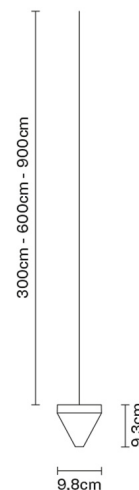

TRIPLA

F41L0276

Formidable Studio & Desall

Description

Pendant fitting with transparent crystal diffuser. Bronze painted aluminium structure.

Voltage

350mA

Light source and alternative bulbs

LED 1x4.3W-
3000K
350lm Cri 80+

Included accessories

LED

Not included accessories

Driver

Weight Lamp

Net: 0.79 kg

Packaging

Gross weight: 0.86 kg
Volume: 0.004 m³
Number of boxes: 1

Specs

IP55

Dimensions

Material

Crystal - Aluminium

Available diffuser colours

Transparent