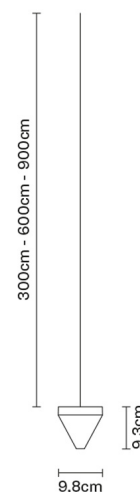

TRIPLA

F41L0321

Formidable Studio & Desall

Description

Pendant fitting with transparent crystal diffuser. Anthracite painted aluminium structure.

Voltage

350mA

Light source and alternative bulbs

LED 1x4.3W-
3000K
350lm Cri 80+

Included accessories

LED

Not included accessories

Driver

Weight Lamp

Net: 0.84 kg

Packaging

Gross weight: 0.91 kg
Volume: 0.004 m³
Number of boxes: 1

Specs

IP55

Dimensions

Material

Crystal - Aluminium

Available diffuser colours

Transparent