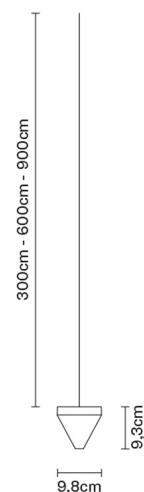

TRIPLA

F41L0376

Formidable Studio & Desall

Description

Pendant fitting with transparent crystal diffuser. Bronze painted aluminium structure.

Voltage

350mA

Light source and alternative bulbs

LED 1x4.3W-
3000K
350lm Cri 80+

Included accessories

LED

Not included accessories

Driver

Weight Lamp

Net: 0.84 kg

Packaging

Gross weight: 0.91 kg
Volume: 0.004 m³
Number of boxes: 1

Specs

IP55

Dimensions

Material

Crystal - Aluminium

Available diffuser colours

Transparent