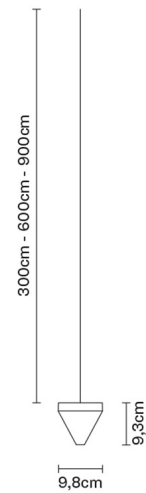

TRIPLA

F41L0411

Formidable Studio & Desall

Description

Pendant fitting with transparent crystal diffuser. Polished aluminium structure.

Voltage

350mA

Light source and alternative bulbs

LED 1x4.3W-
2700K
350lm Cri 80+

Included accessories

LED

Not included accessories

Driver

Weight Lamp

Net: 0.73 kg

Packaging

Gross weight: 0.8 kg
Volume: 0.004 m³
Number of boxes: 1

Specs

IP55

Dimensions

Material

Crystal - Aluminium

Available diffuser colours

Transparent