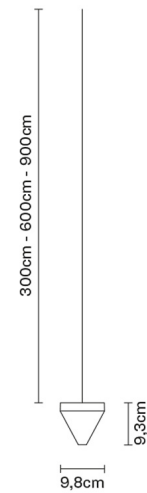

TRIPLA

F41L0421

Formidable Studio & Desall

Description

Pendant fitting with transparent crystal diffuser. Anthracite painted aluminium structure.

Voltage

350mA

Light source and alternative bulbs

LED 1x4.3W-
2700K
350lm Cri 80+

Included accessories

LED

Not included accessories

Driver

Weight Lamp

Net: 0.73 kg

Packaging

Gross weight: 0.8 kg
Volume: 0.004 m³
Number of boxes: 1

Specs

IP55

Dimensions

Material

Crystal - Aluminium

Available diffuser colours

Transparent