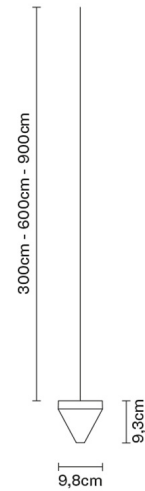

TRIPLA

F41L0476

Formidable Studio & Desall

Description

Pendant fitting with transparent crystal diffuser. Bronze painted aluminium structure.

Voltage

350mA

Light source and alternative bulbs

LED 1x4.3W-
2700K
350lm Cri 80+

Included accessories

LED

Not included accessories

Driver

Weight Lamp

Net: 0.73 kg

Packaging

Gross weight: 0.8 kg
Volume: 0.004 m³
Number of boxes: 1

Specs

IP55

Dimensions

Material

Crystal - Aluminium

Available diffuser colours

Transparent