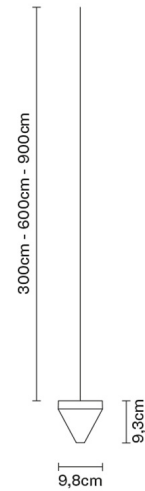

TRIPLA

F41L0511

Formidable Studio & Desall

Description

Pendant fitting with transparent crystal diffuser. Polished aluminium structure.

Voltage

350mA

Light source and alternative bulbs

LED 1x4.3W-
2700K
350lm Cri 80+

Included accessories

LED

Not included accessories

Driver

Weight Lamp

Net: 0.79 kg

Packaging

Gross weight: 0.86 kg
Volume: 0.004 m³
Number of boxes: 1

Specs

IP55

Dimensions

Material

Crystal - Aluminium

Available diffuser colours

Transparent