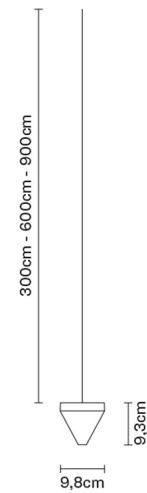

TRIPLA

F41L0576

Formidable Studio & Desall

Description

Pendant fitting with transparent crystal diffuser. Bronze painted aluminium structure.

Voltage

350mA

Light source and alternative bulbs

LED 1x4.3W-
2700K
350lm Cri 80+

Included accessories

LED

Not included accessories

Driver

Weight Lamp

Net: 0.79 kg

Packaging

Gross weight: 0.86 kg
Volume: 0.004 m³
Number of boxes: 1

Specs

IP55

Dimensions

Material

Crystal - Aluminium

Available diffuser colours

Transparent