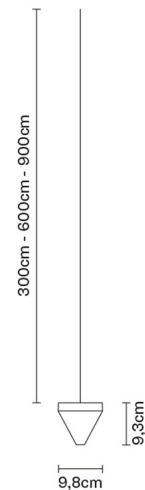

TRIPLA

F41L0621

Formidable Studio & Desall

Description

Pendant fitting with transparent crystal diffuser. Anthracite painted aluminium structure.

Voltage

350mA

Light source and alternative bulbs

LED 1x4.3W-
2700K
350lm Cri 80+

Included accessories

LED

Not included accessories

Driver

Weight Lamp

Net: 0.84 kg

Packaging

Gross weight: 0.91 kg
Volume: 0.004 m³
Number of boxes: 1

Specs

IP55

Dimensions

Material

Crystal - Aluminium

Available diffuser colours

Transparent