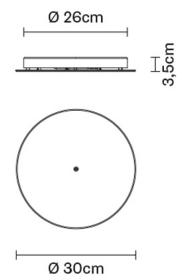

Dimmable electronic driver

Not included accessories

Spots

Weight Lamp

Net: 1.51 kg

Packaging

Gross weight: 1.98 kg
Volume: 0.019 m³
Number of boxes: 1

Specs

Dimensions

Material

Available structure colours

- Anthracite
- Other colours available