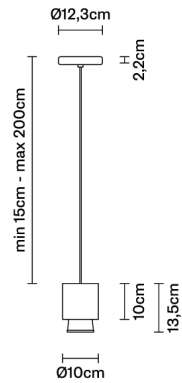

**CLAQUE**  
**F43A0276**

Marc Sadler

**Description**

Lampada a sospensione con struttura in alluminio anodizzato bronzo e dettaglio in alluminio nero.

**Voltage**

220-240V

**Dimmable LED**

TRIAC

**Light source and alternative bulbs**

LED 1x20W-34°  
2700K  
1700lm Cri 90+

**Included accessories**

LED

**Weight Lamp**

Net: 1.05 kg

**Packaging**

Gross weight: 1.24 kg  
Volume: 0.008 m<sup>3</sup>  
Number of boxes: 1

**Specs**

IP40

**Dimensions**

**Material**

Alluminio

**Available diffuser colours**

■ Black

**Available structure colours**