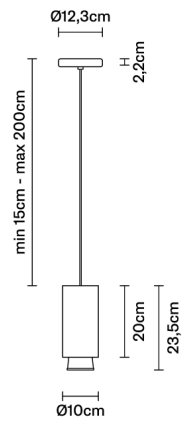

CLAQUE F43A0301

Marc Sadler

Description

Pendant lamp with white painted aluminium structure and black painted aluminium detail.

Voltage

220-240V

Dimmable LED

TRIAC

Light source and alternative bulbs

LED 1x20W-34°
3000K
1700lm Cri 90+

Included accessories

LED

Weight Lamp

Net: 1.45 kg

Packaging

Gross weight: 1.82 kg
Volume: 0.012 m³
Number of boxes: 1

Specs

EAC IP40

Dimensions

Material

Aluminium

Available diffuser colours

Black

Available structure colours