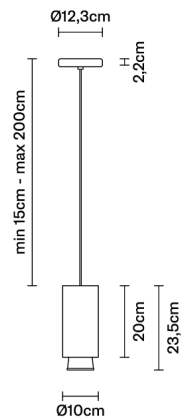

CLAQUE F43A0401

Marc Sadler

Description

Lampada a sospensione con struttura in alluminio bianco e dettaglio in alluminio nero.

Voltage

220-240V

Dimmable LED

TRIAC

Light source and alternative bulbs

LED 1x20W-34°
2700K
1700lm Cri 90+

Included accessories

LED

Weight Lamp

Net: 1.45 kg

Packaging

Gross weight: 1.82 kg
Volume: 0.012 m³
Number of boxes: 1

Specs

IP40

Dimensions

Material

Alluminio

Available diffuser colours

■ Black

Available structure colours