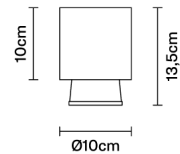

Voltage

220-240V

Dimmable LED

TRIAC

Material

Aluminium

Light source and alternative bulbs

LED 1x20W-34°
3000K
1700lm Cri 90+

Available diffuser colours

■ Black

Available structure colours

■ Bronze

Other colours available

Included accessories

LED