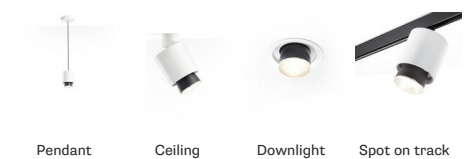

CLAQUE F43E0276

Marc Sadler

Description

Lampada da soffitto con struttura in alluminio anodizzato bronzo e dettaglio in alluminio nero.

Dimensions

Voltage

220-240V

Dimmable LED

TRIAC

Material

Alluminio

Light source and alternative bulbs

LED 1x20W-34°
2700K
1700lm Cri 90+

Available diffuser colours

■ Black

Available structure colours

■ Bronze

Other colours available

Included accessories

LED

In the same family

Weight Lamp

Net: 0.84 kg

Packaging